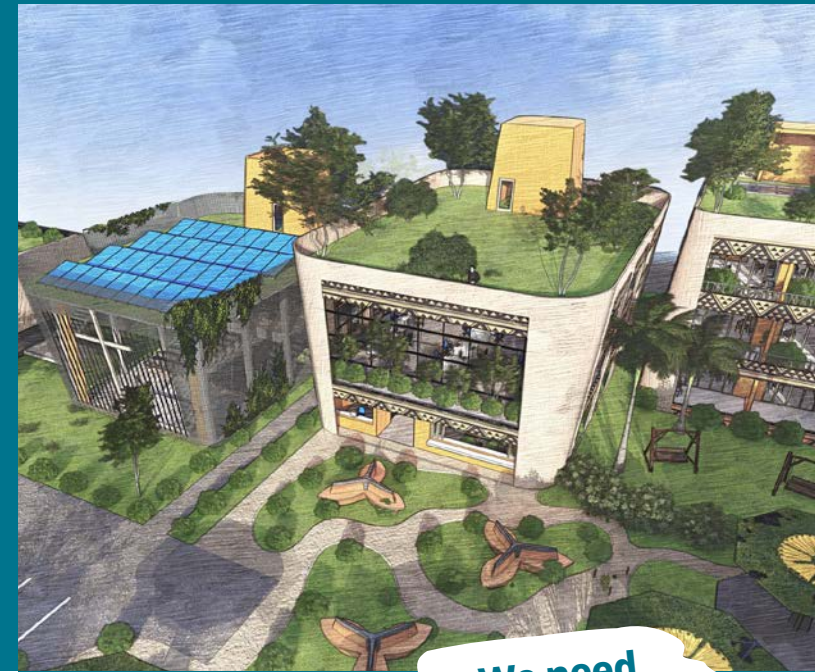

New Home for UEM African Region

**We need
your support!**

UNITED EVANGELICAL MISSION
Communion of Churches
in three Continents

📍 Luther House, Second floor
Sokoine Drive
PO Box 75240
Dar es Salaam
Tanzania

☎ +255-222-125980
✉ africaregional@vemission.org

www.vemission.org

🏠 CRDB BANK PLC
branch: 3319
account# 0250299692300
Swift code: CORUTZTZ

Member of
actalliance

Initiative
Transparente
Zivilgesellschaft

Images: Triple A Architects